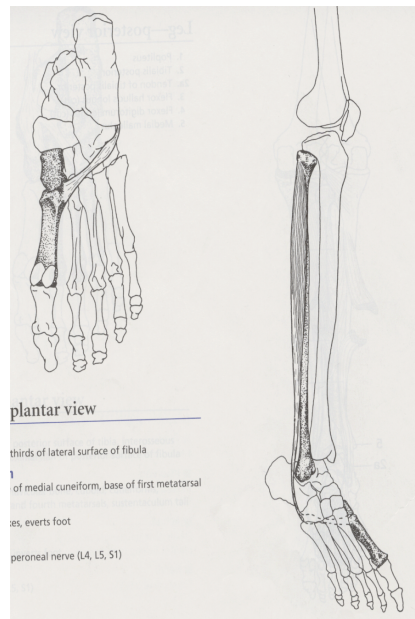

MUSCLES OF THE LOWER LEG

PERONEUS LONGUS

O: UPPER 2/3 OF LATERAL SURFACE OF TIBIA

I: LATERAL SIDE OF MED CUNEIFORM, BASE OF 1ST METATARSAL

A: PLANTARFLEX AND EVERT FOOT

N: SUPERFICIAL PERONEAL N.

PERONEUS BREVIS

O: LOWER 2/3 OF LATERAL SURFACE OF FIBULA

I: LATERAL SIDE OF BASE OF 5TH METATARSAL BONE

A: PLANTARFLEX AND EVERT FOOT

N: SUPERFICIAL PERONEAL N. (L4,L5,S1)

EXTENSOR DIGITORUM BREVIS

O: ANT. AND LAT. SURFACES OF CALC., LAT. TALOCALCANEAL LIG., INF. EXT RETINACULUM

I: INTO BASE OF PROXIMAL PHALANX OF GREAT TOE, LAT. SIDES OF TENDONS OF EXT. DIGITORUM LONGUS OF 2ND, 3RD, 4TH TOES

A: EXTENDS FOUR TOES

N: DEEP PERONEAL N. (L5, S1)