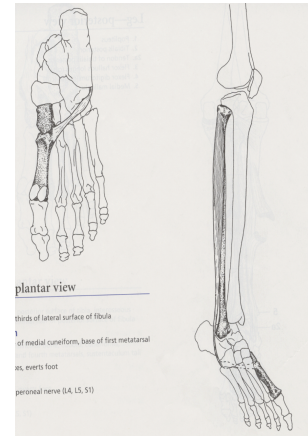

MUSCLES OF THE LOWER LEG

PERONEUS LONGUS

O: UPPER 2/3 OF LATERAL SURFACE OF TIBIA

I: LATERAL SIDE OF MED CUNEIFORM, BASE OF 1ST METATARSAL

A: PLANTARFLEX AND EVERT FOOT

N: SUPERFICIAL PERONEAL N.

PERONEUS BREVIS

O: LOWER 2/3 OF LATERAL SURFACE OF FIBULA

I: LATERAL SIDE OF BASE OF 5TH METATARSAL BONE

A: PLANTARFLEX AND EVERT FOOT

N: SUPERFICIAL PERONEAL N. (L4, L5, S1)

EXTENSOR DIGITORUM BREVIS

O: ANT. AND LAT. SURFACES OF CALC., LAT. TALOCALCANEAL LIG., INF. EXT RETINACULUM

I: INTO BASE OF PROXIMAL PHALANX OF GREAT TOE, LAT. SIDES OF TENDONS OF EXT. DIGITORUM LONGUS OF 2ND, 3RD, 4TH TOES

A: EXTENDS FOUR TOES

N: DEEP PERONEAL N. (L5, S1)